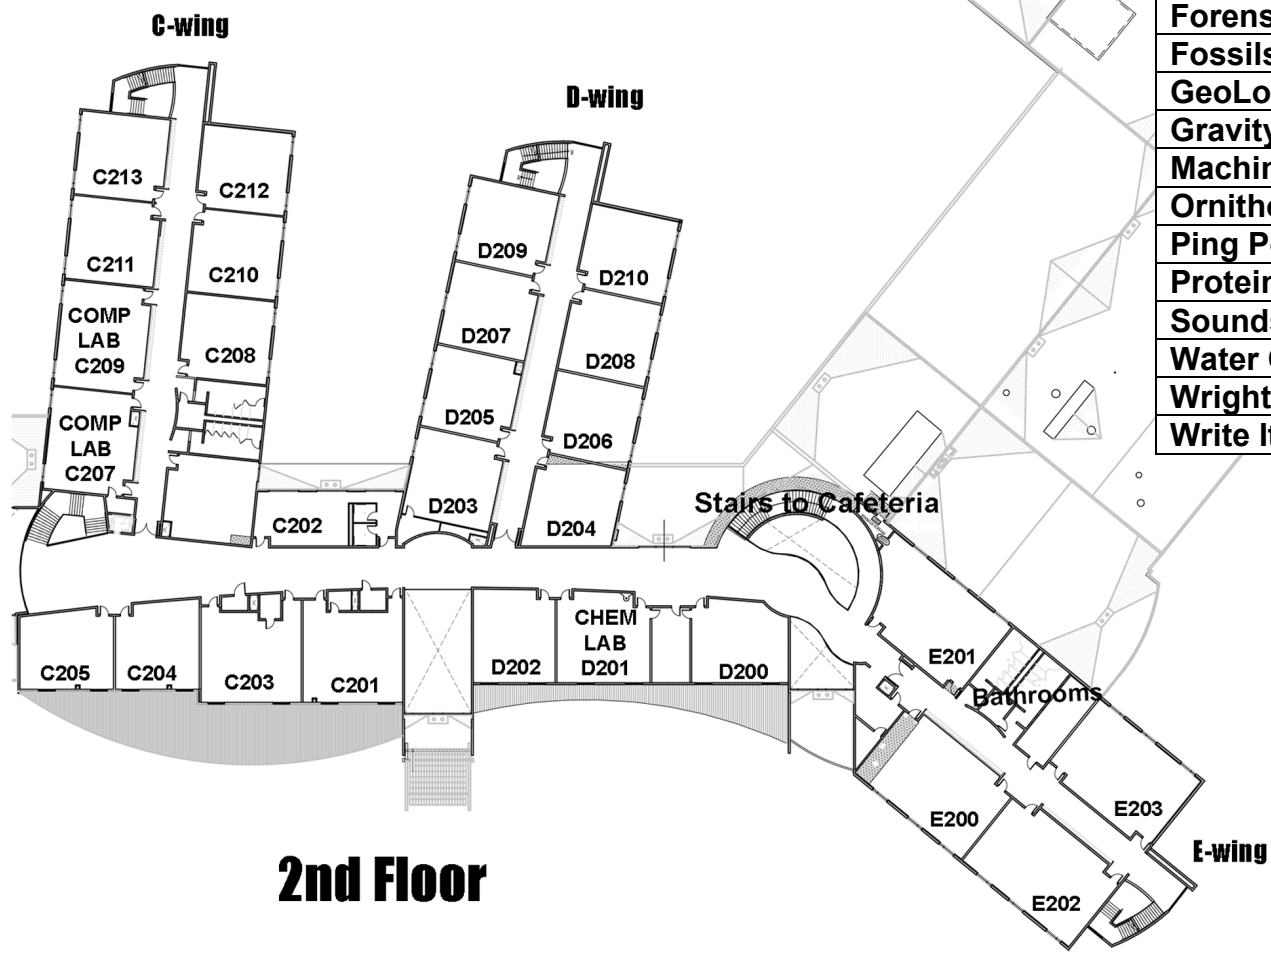

SCIENCE OLYMPIAD NEBO INVITATIONAL

FEB 8th, 2020

Event	Room	9:00-9:50	10:00-10:50	11:00 – 11:50	12:00-12:50	1:00-1:50	
Lunch	Cafeteria			Lunch 11:00 – 2:00			
Anatomy & Physiology	D209	1-4	5-8	9-12	13-16	17-20	
Astronomy	D208	1-4	5-8	9-12	13-16	17-20	
Boomilever	E201	Self-Schedule					
Chemistry Lab	D201	13-16	17-20	1-4	5-8	9-12	
Circuit Lab	E203	1-4	5-8	9-12	13-16	17-20	
Codebusters	D208	9-12	13-16	17-20	1-4	5-8	
Designer Genes	D207	13-16	17-20	1-4	5-8	9-12	
Detector Building	E201	Self-Schedule					
Disease Detectives	D207	9-12	13-16	17-20	1-4	5-8	
Dynamic Planet	D210	13-16	17-20	1-4	5-8	9-12	
Experimental Design	E200	6-10	11-15	16-20	1-5		
Forensics	D201	17-20	1-4	5-8	9-12	13-16	
Fossils	E202	9-12	13-16	17-20	1-4	5-8	
GeoLogic Mapping	D210	5-8	9-12	13-16	17-20	1-4	
Gravity Vehicle	D Hallway	Self-Schedule					
Machines	E201	5-8	9-12	13-16	17-20	1-4	
Ornithology	D206	9-12	13-16	17-20	1-4	5-8	
Ping Pong Parachute	Fieldhouse	Self-Schedule					
Protein Modeling	D209	16-20	1-5	6-10	11-15		
Sounds of Music	E200	13-16	17-20	1-4	5-8	9-12	
Water Quality	E203	5-8	9-12	13-16	17-20	1-4	
Wright Stuff	Fieldhouse	Self-Schedule					
Write It Do It	D203, 205	17-20	1-4	5-8	9-12	13-16	
Awards Ceremony	Cafeteria	2:45 pm					

Anatomy & Physiology	D209
Astronomy	D208
Boomilever	E201
Chemistry Lab	D201
Circuit Lab	E203
Codebusters	D204
Designer Genes	D207
Detector Building	E201
Disease Detectives	D207
Dynamic Planet	D210
Experimental Design	E200
Forensics	D201
Fossils	E202
GeoLogic Mapping	D210
Gravity Vehicle	D Hallway
Machines	E201
Ornithology	D206
Ping Pong Parachute	Fieldhouse
Protein Modeling	D209
Sounds of Music	E200
Water Quality	E203
Wright Stuff	Fieldhouse
Write It Do It	D203, 205